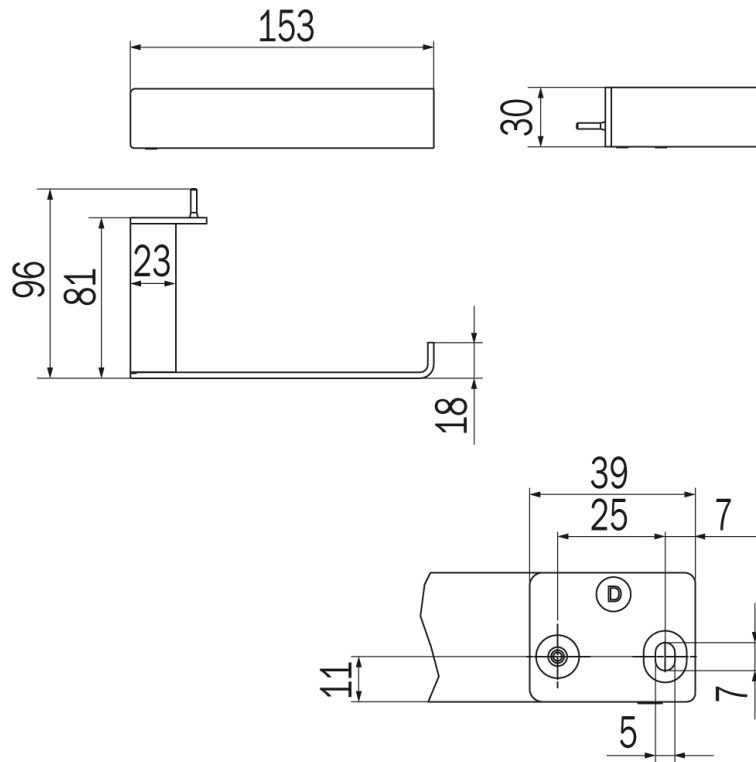

# Indissima Toilet Roll Holder

Chrome A8825A CR  
Left Hand fixing

Designed by Matte Thun

Manufactured in Italy

2 Year Replacement Warranty

Proudly imported and distributed by  
Gro Agencies Pty Ltd  
Unit 2 / 37 Howe St, Osborne Park, WA, 6017  
P 08 9446 3288 E info@groagencies.com.au W www.groagencies.com.au